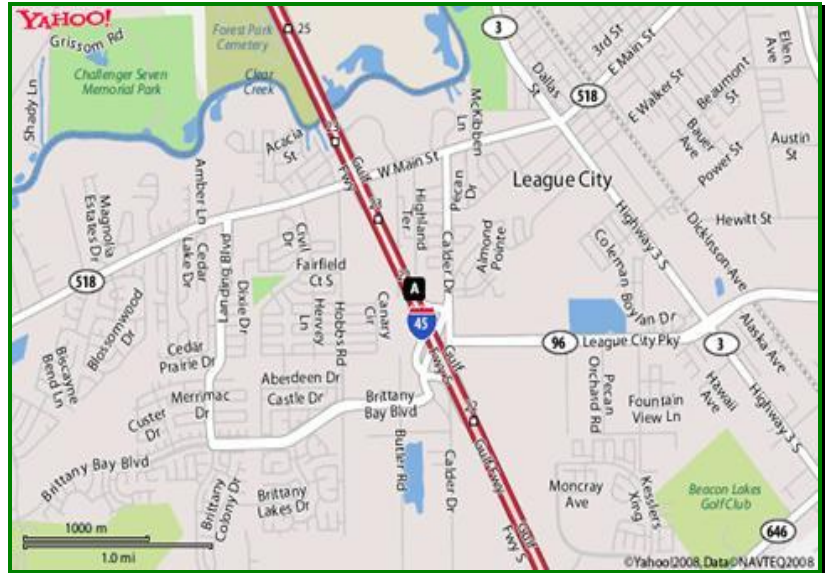

**VCA Animal Emergency Hospital**  
**Southeast Calder Rd.**  
**1108 Gulf Freeway South #280**  
**League City, TX 77573**

**Telephone: 281.332.1678**

**Fax: 281.332.7999**

**8.9 Miles from Bay Area Park**  
**Southbound on I45**

**VCA Animal Emergency Hospital**

**Southeast Edgebrook**  
**10331 Gulf Freeway**  
**Houston, TX 77034**

**Telephone: 713.941.8460**

**Fax: 713.941.8523**

**15.0 Miles from Bay Area Park**  
**Northbound on I45**

**THIS INFORMATION IS PROVIDED FOR INFORMATIONAL PURPOSES ONLY:  
BARK9 DOES NOT SANCTION NOR RECOMMEND THESE FACILITIES:  
ANIMAL CLINIC REFERENCES (Verified 11-22-2010)  
(Miles) from Bay Area Park, 7500 Bay Area Blvd; Pasadena**