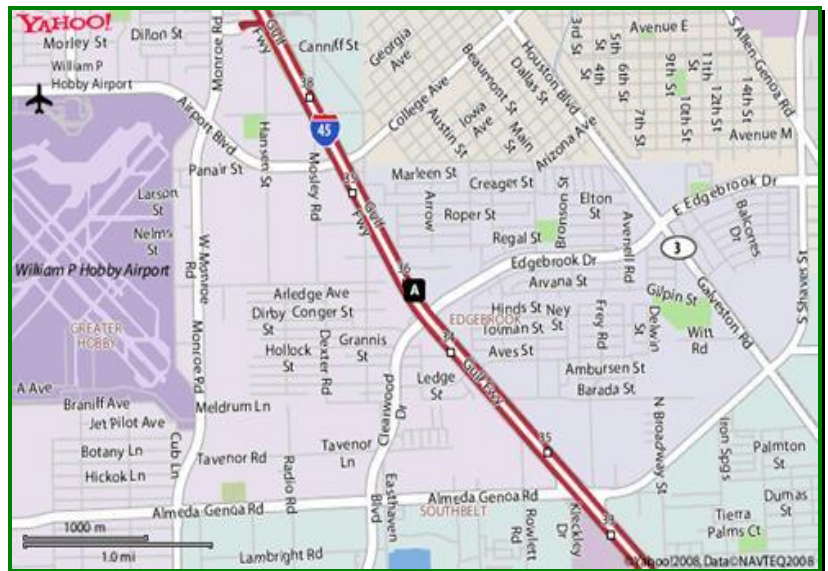

**VCA Animal Emergency Hospital**  
**Southeast Calder Rd.**  
**1108 Gulf Freeway South #280**  
**League City, TX 77573**

**Telephone: 281.332.1678**

**Fax: 281.332.7999**

**8.9 Miles from Bay Area Park**  
**Southbound on I45**

**VCA Animal Emergency Hospital**

**Southeast Edgebrook**  
**10331 Gulf Freeway**  
**Houston, TX 77034**

**Telephone: 713.941.8460**

**Fax: 713.941.8523**

**15.0 Miles from Bay Area Park**  
**Northbound on I45**

**THIS INFORMATION IS PROVIDED FOR INFORMATIONAL PURPOSES ONLY:  
BARK9 DOES NOT SANCTION NOR RECOMMEND THESE FACILITIES:  
ANIMAL CLINIC REFERENCES (Verified 11-22-2010)  
(Miles) from Bay Area Park, 7500 Bay Area Blvd; Pasadena**