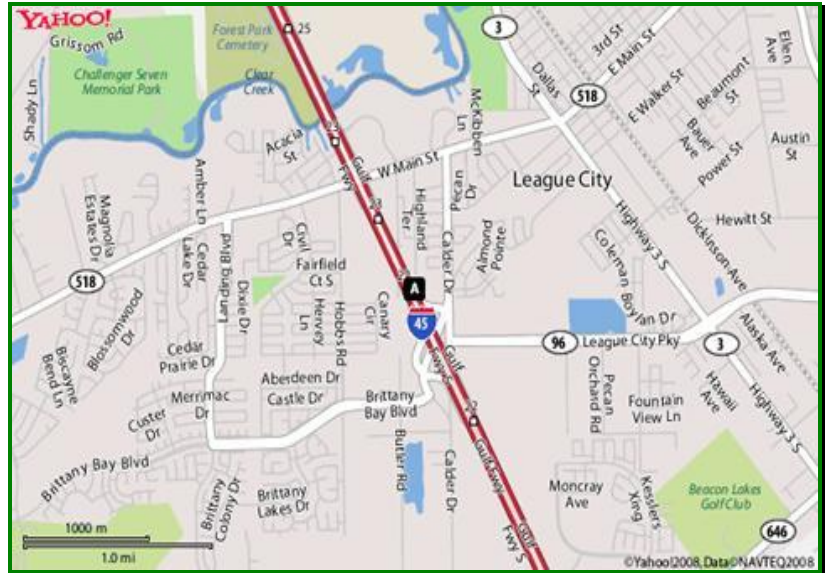

VCA Animal Emergency Hospital
Southeast Calder Rd.
1108 Gulf Freeway South #280
League City, TX 77573

Telephone: 281.332.1678

Fax: 281.332.7999

8.9 Miles from Bay Area Park
Southbound on I45

VCA Animal Emergency Hospital

Southeast Edgebrook
10331 Gulf Freeway
Houston, TX 77034

Telephone: 713.941.8460

Fax: 713.941.8523

15.0 Miles from Bay Area Park
Northbound on I45

**THIS INFORMATION IS PROVIDED FOR INFORMATIONAL PURPOSES ONLY:
BARK9 DOES NOT SANCTION NOR RECOMMEND THESE FACILITIES:
ANIMAL CLINIC REFERENCES (Verified 11-22-2010)
(Miles) from Bay Area Park, 7500 Bay Area Blvd; Pasadena**