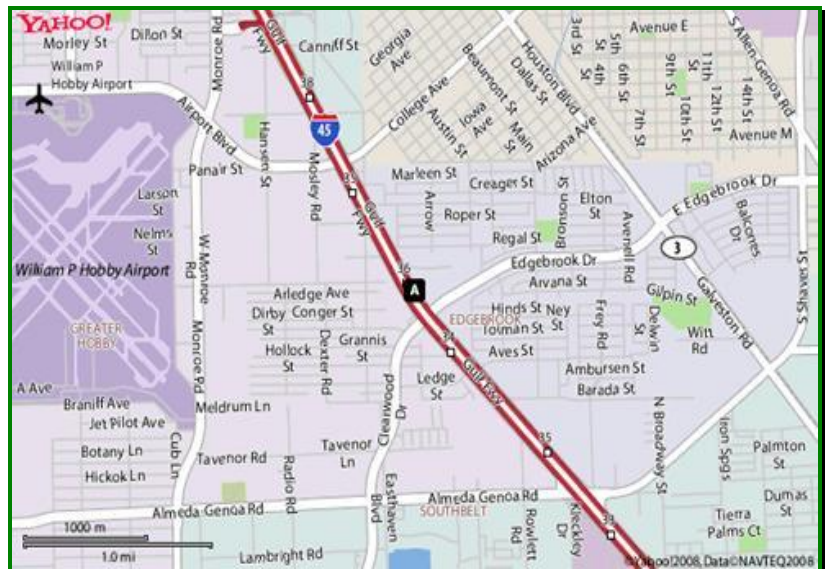

VCA Animal Emergency Hospital
Southeast Calder Rd.
1108 Gulf Freeway South #280
League City, TX 77573

Telephone: 281.332.1678

Fax: 281.332.7999

8.9 Miles from Bay Area Park
Southbound on I45

VCA Animal Emergency Hospital

Southeast Edgebrook
10331 Gulf Freeway
Houston, TX 77034

Telephone: 713.941.8460

Fax: 713.941.8523

15.0 Miles from Bay Area Park
Northbound on I45

**THIS INFORMATION IS PROVIDED FOR INFORMATIONAL PURPOSES ONLY:
BARK9 DOES NOT SANCTION NOR RECOMMEND THESE FACILITIES:
ANIMAL CLINIC REFERENCES (Verified 11-22-2010)
(Miles) from Bay Area Park, 7500 Bay Area Blvd; Pasadena**